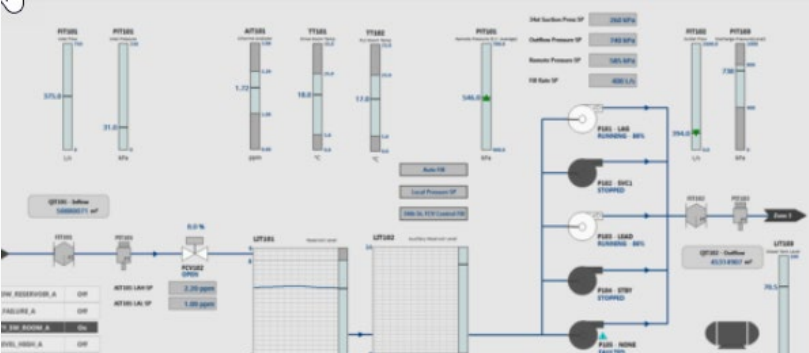

WATER AND WASTEWATER SERVICES

EXPANSEELECTRICAL.COM

Keep the Water Flowing with Expanse

As community's and industry's reliance on water continues to increase, so does the demand on electrical and control systems across the entire water cycle. When control systems malfunction, it can affect pressure, flow and water levels causing a significant negative impact on water and wastewater treatment operations. A rapid response is essential.

With Expanse's branch locations strategically positioned within close proximity to client assets, we efficiently deploy our electrical, drive and pump technicians for a quick solution. From a simple pump starter fix to a full SCADA PLC reconfiguration, our experts can troubleshoot and provide programming support or reconfiguration to keep the water flowing.

The Expanse Advantage

- Quick Service Turnaround Time
- Proximity to Rural Assets
- In-Depth Technical Understanding of Motor & Process Control Components and Software
- Inventory of Parts & Products to Keep Operations Running